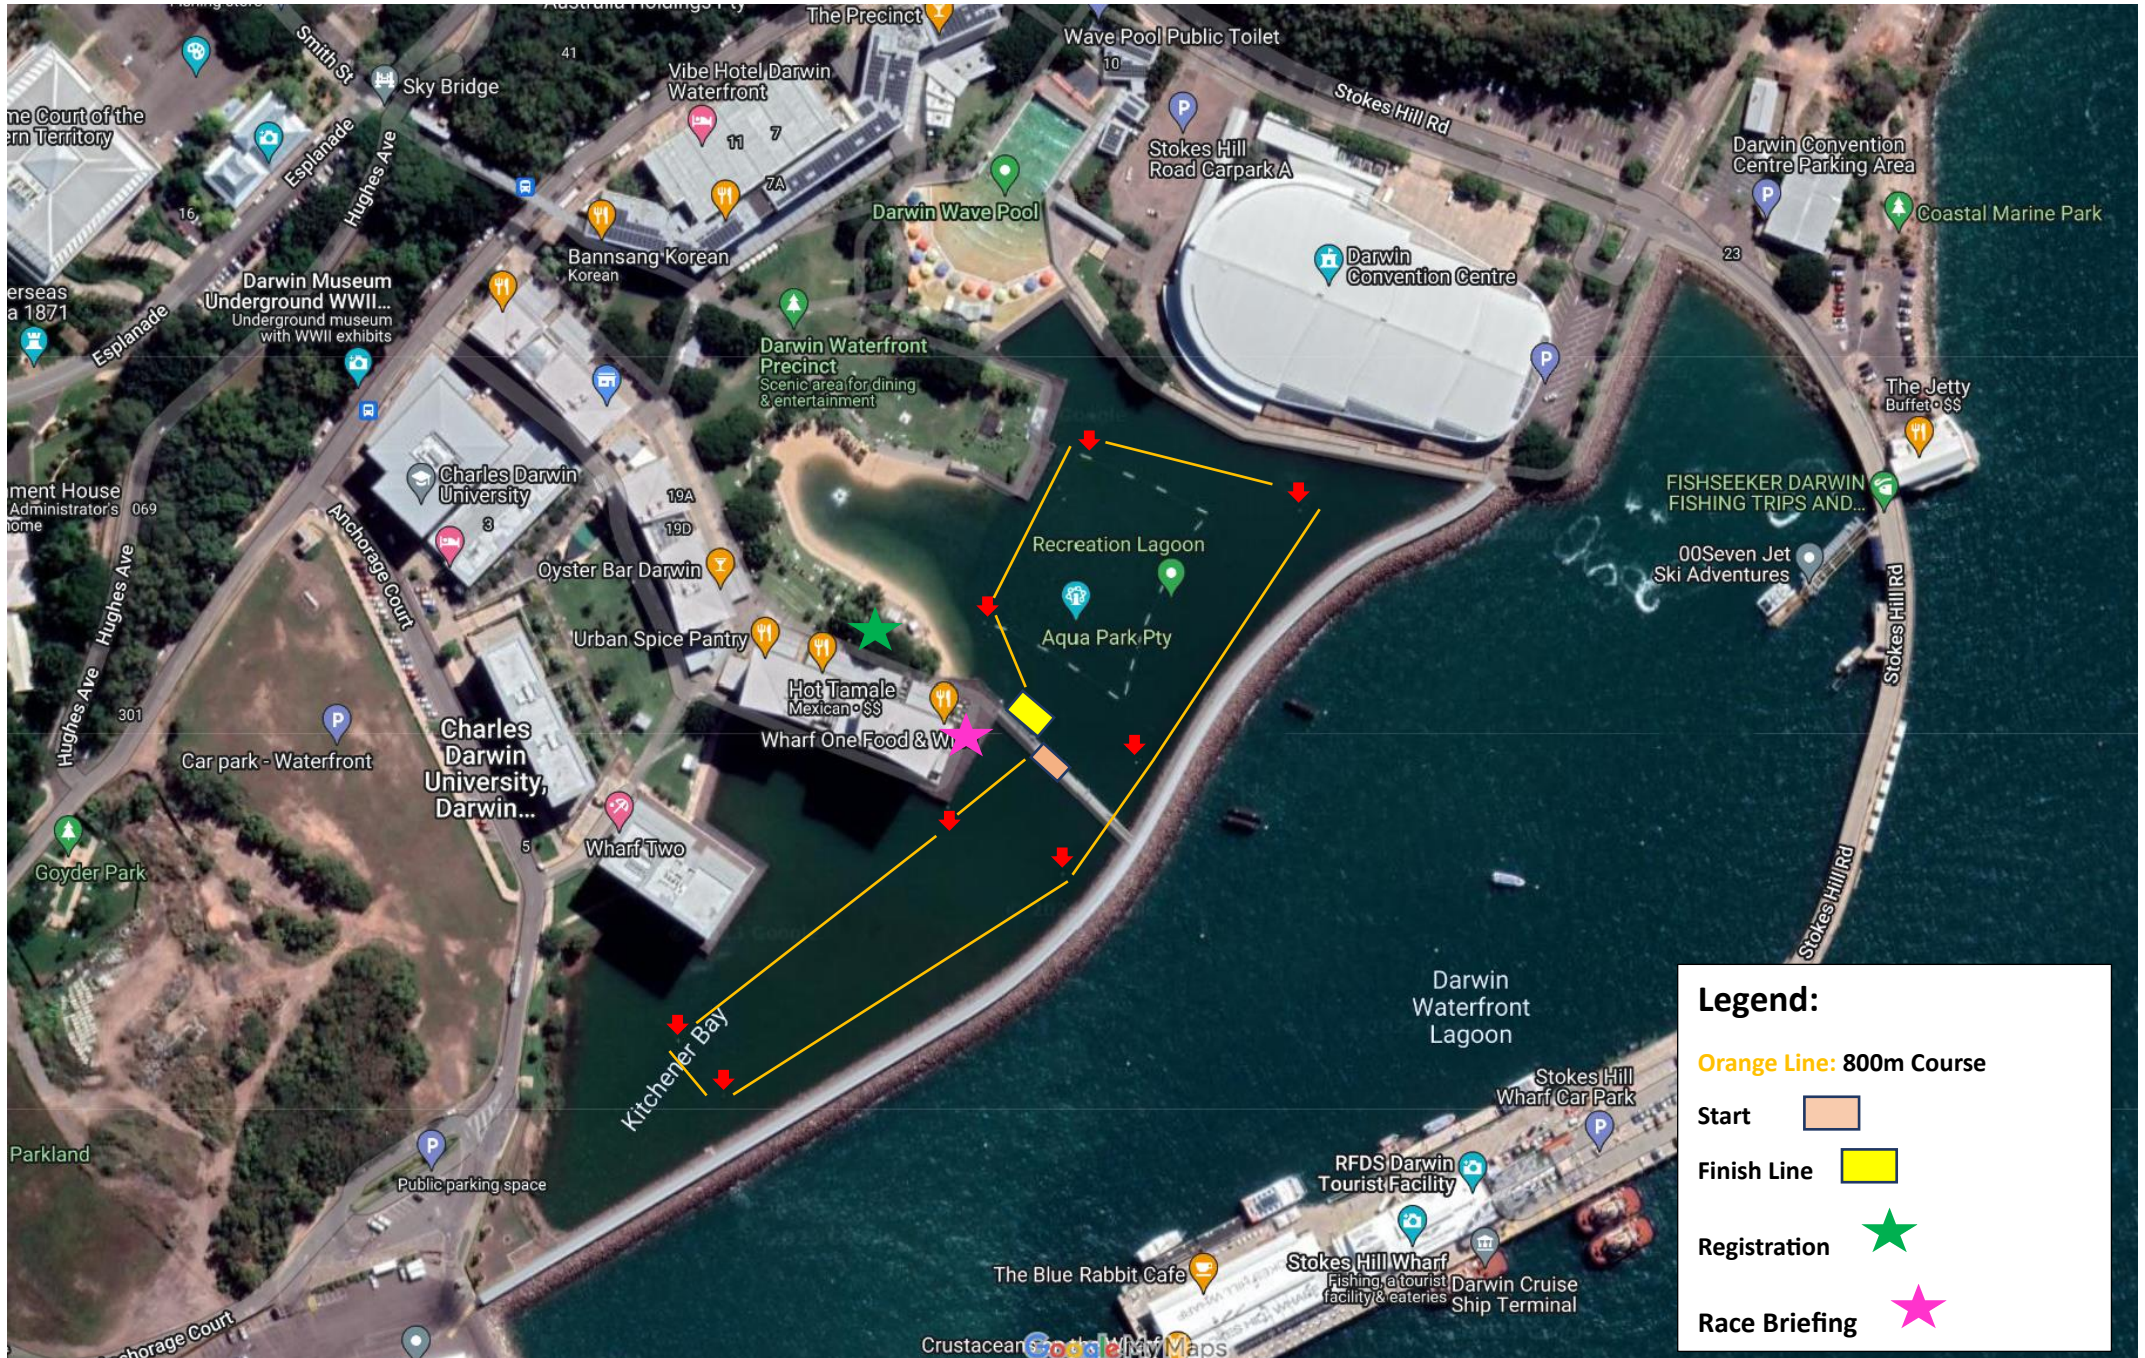

Swimming NT Open Water 2024 Course Map

Legend:

- Orange Line: 800m Course
- Start 
- Finish Line 
- Registration 
- Race Briefing 